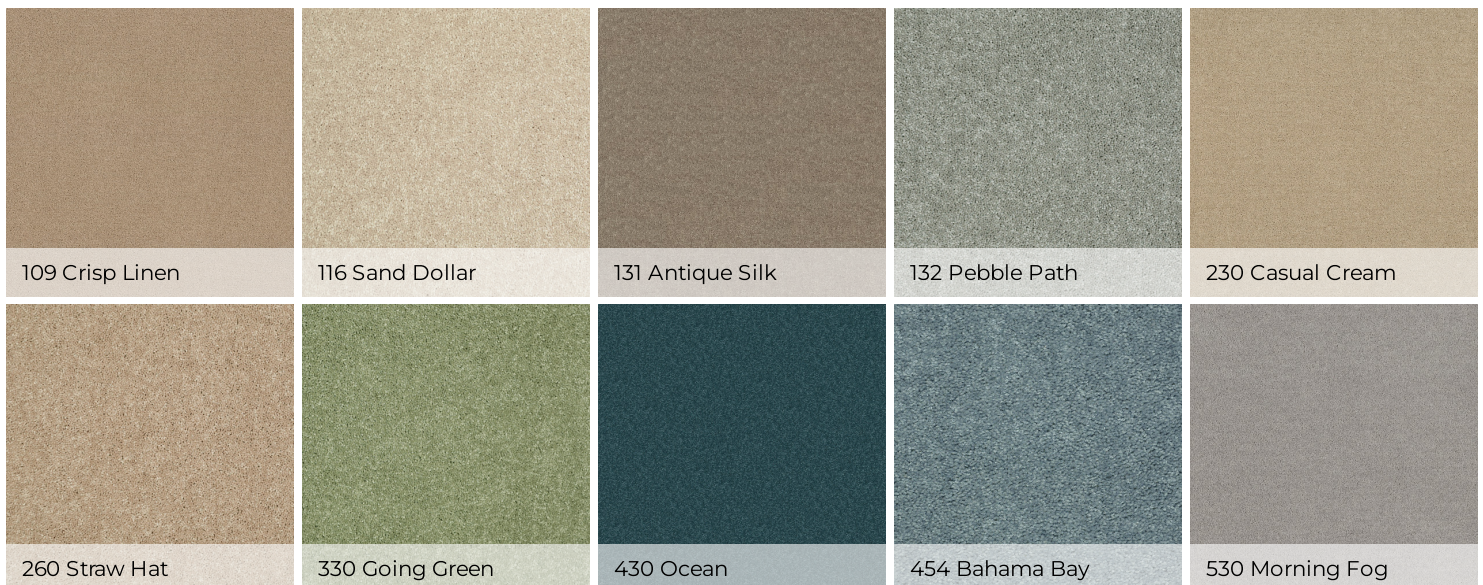

CARPET

DYERSBURG CLASSIC 12'

Broadloom

131 Antique Silk

	US Units	Metric Units
Style Number	E0947	
Product Type	Broadloom	
Description	Texture	
Fiber	100% PET Polyester	
Dye Method	Continuous Dyed	
Primary Backing	Polypropylene	
Secondary Backing	Classicbac	
Product Size	12 ft	3.66 m
Face Weight	29.2 oz/yd ²	990 g/m ²
Finished Pile Thickness	0.45 in	11.43 mm
Gauge	5/32 in	25.2 per 10 cm
Tufts	7.5 per in	30 per 10 cm
Density	2336 oz/yd ³	0.086 g/cm ³
Twist Information	4.90	
Number of Colors	42	
Pill Test	Pass	
FHA Data UM44D		
Certification Number	53031	
Type	I	
Class	1	
Texture	F	
Durability Rating	3.00	
Warranty	Shaw 10 Year Warranty	
Environmental	CRI Certification (GLP9984)	

Test Reports may be included or listed by the manufacturing/inventory style number as opposed to the noted selling style number.

Colors

DYERSBURG CLASSIC 12'

CARPET

				
531 Haze	534 Steel Beam	55100 Alabaster	55101 Ivory Tint	55103 Cashmere
				
55105 Taupe	55150 Marble	55151 Vanilla Custard	55301 Polo	55401 Colonial
				
55402 Darkest Denim	55453 Cobalt	55500 Silver Bay	55501 Castle Grey	55502 Coal Black
				
55700 Dove	55720 Driftwood	55750 Candied Truffle	55752 Plaster	55755 Coffee
				
55791 Winter Wheat	55792 Taupe Mist	55793 Dusty Trail	55803 Crimson	55852 Real Red

DYERSBURG CLASSIC 12'

CARPET

630 Sunburst

731 Suede

761 Fossil

762 Cabin

830 Sassy Pink

930 Violet Crush